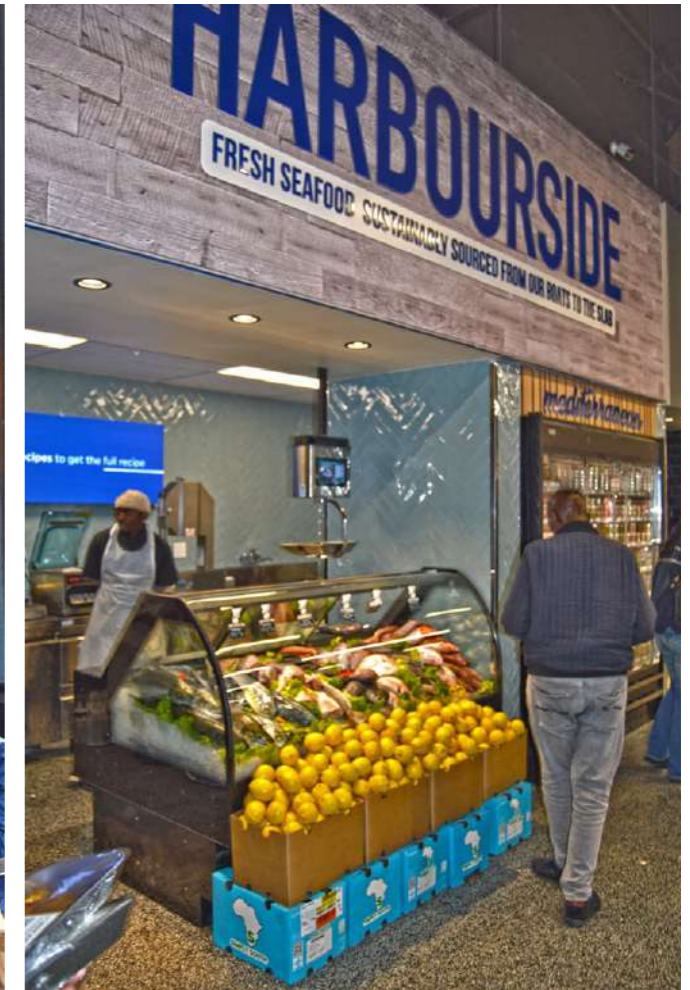

Contact us to find out more about HR Support and how it will benefit your business.

This new state of the art store offers customers unique experiences including ...

- A spacious and inviting entrance and widely spaced aisles, which enables a more comfortable – and socially distanced – shopping experience.
- A wide variety of fruit and vegetables, which cater to diverse palettes by also including a range of exotic fruit and veg.
- A largest specialist health and wellness section, which includes Chinese Teas and Banting products, as well as dried nuts and fruit.
- A stunning array of Indian spices, which is a must-have for the more creative and inquisitive home chef. Spices include everything from Briyani spices to the much-loved Mother-in-Law spice.
- The Cheese and Deli departments sports a delicious array of dairy and charcuterie items, evoking flavours from around the world.
- The butchery is well-stocked, with a wide variety of fresh meats. Beef lovers will enjoy the big selection of steak and biltong.
- The expanded Groceries section allows for a full 360-degree shopping experience and is a first for Food Lover's Market, boasting electronic tags to read the price of items.
- The bakery offers a mouthwatering array of sweet treats and breads. All baked goods are baked on-site and the bread is delivered from the upstairs kitchen.

True Kitchen – a coffee shop with a key focus on fresh, healthy and tasty meal selections:

The True Kitchen, which adjoins the shop, is a chic sit-down coffee shop option for shoppers wanting to grab a quick lunch or pop in for breakfast. The menu caters to all tastes and offers both healthier options, as well as hearty cooked breakfasts, burgers and more.