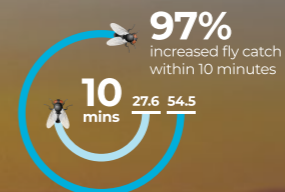

THE GENUS® LED RANGE OUTPERFORMS **OUR OWN** FLUORESCENT INSECT LIGHT TRAPS:

Genus® Cobra LED vs Genus® Cobra Fluorescent