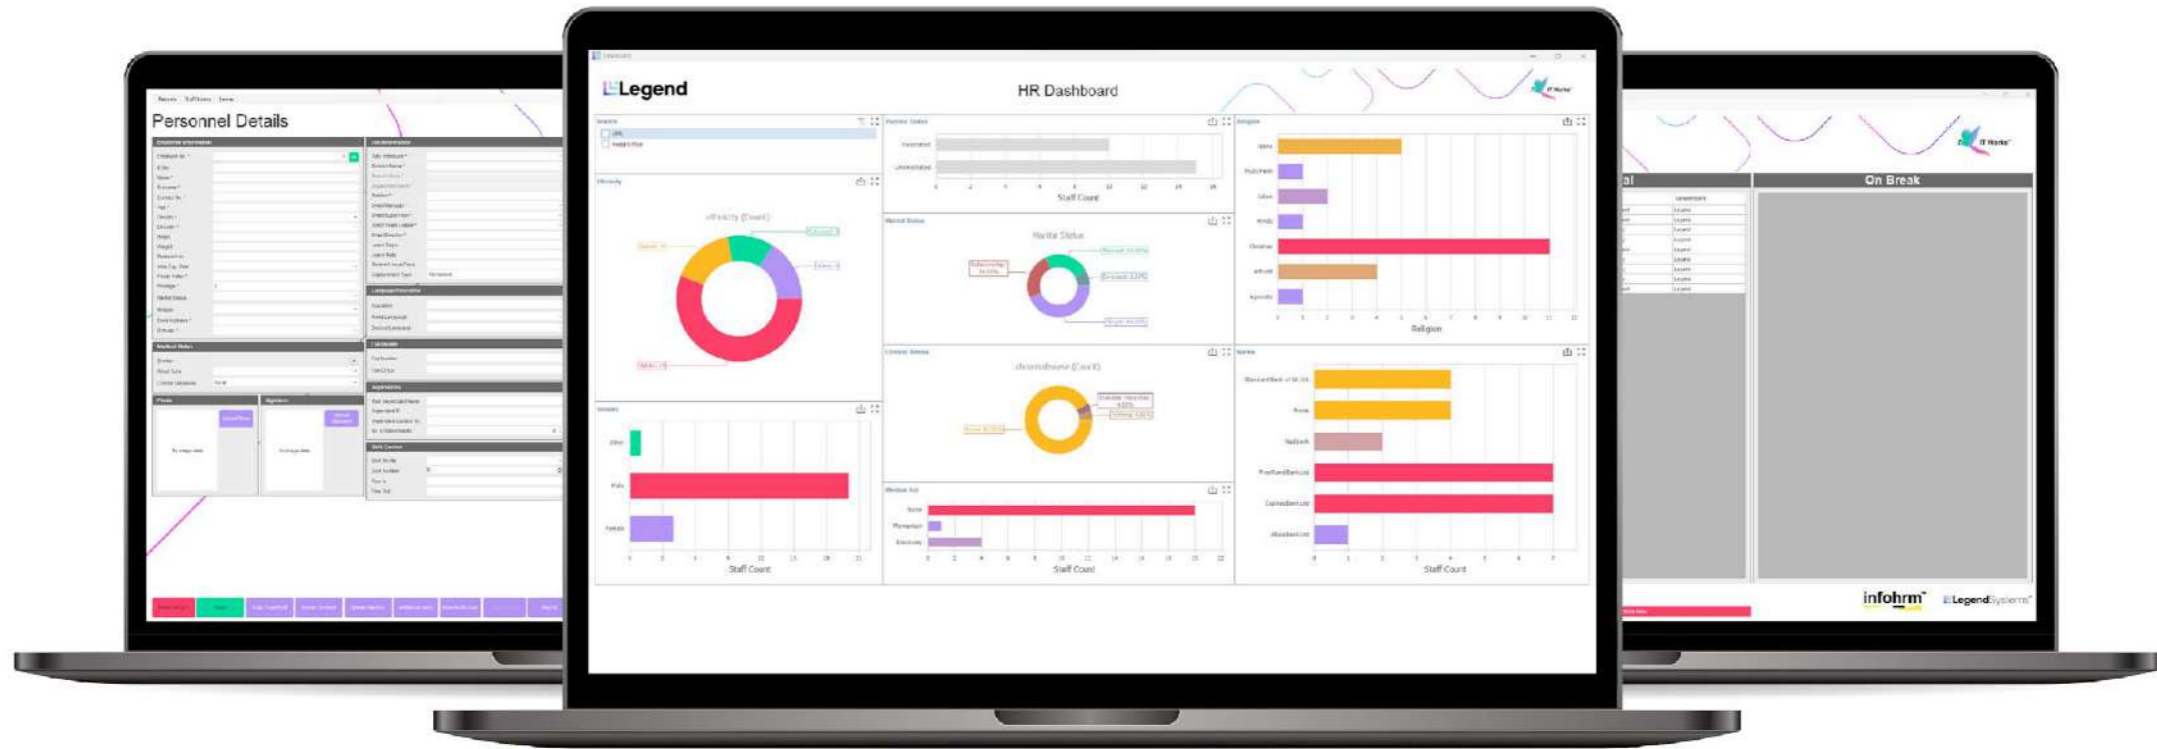

Food Lover's Market Harvest Place opens to the delight of Kempton Park shoppers

Images by
Jaime van Aswegen

South Africa's leading fresh produce retailer, Food Lover's Market, has opened a stunning food emporium in Kempton Park's Harvest Place Mall. The store boasts the newest retail design and innovation across its many departments to create a truly unique shopping experience. The high premium on offering the best shopping experience is evident through incredible attention to detail and retail innovation employed throughout the store.

Design enhancements include wider aisles, dedicated food stations dotted around the store and a key focus on unique must-try products for the discerning customer. Departments are designed as dedicated destination areas, offering customers a Theatre-of-Food experience within the supermarket environment.

Legend HR Support

Easily see where all your employees are. And it also does payroll.

A highlight of some of HR Support's features:

- Quick overview of who is absent, late for work, on break or leave via our time and attendance dashboard.
- Links to most industry leading fingerprint reader devices.
- Easily access and edit employee records.
- A statistical overview of all these records can be viewed on our HR Dashboard.
- Tax bracket thresholds are automatically updated on a yearly basis.
- Payroll is directly linked to the time and attendance register, ensuring that employees' salaries are accurately reflected by the hours worked.